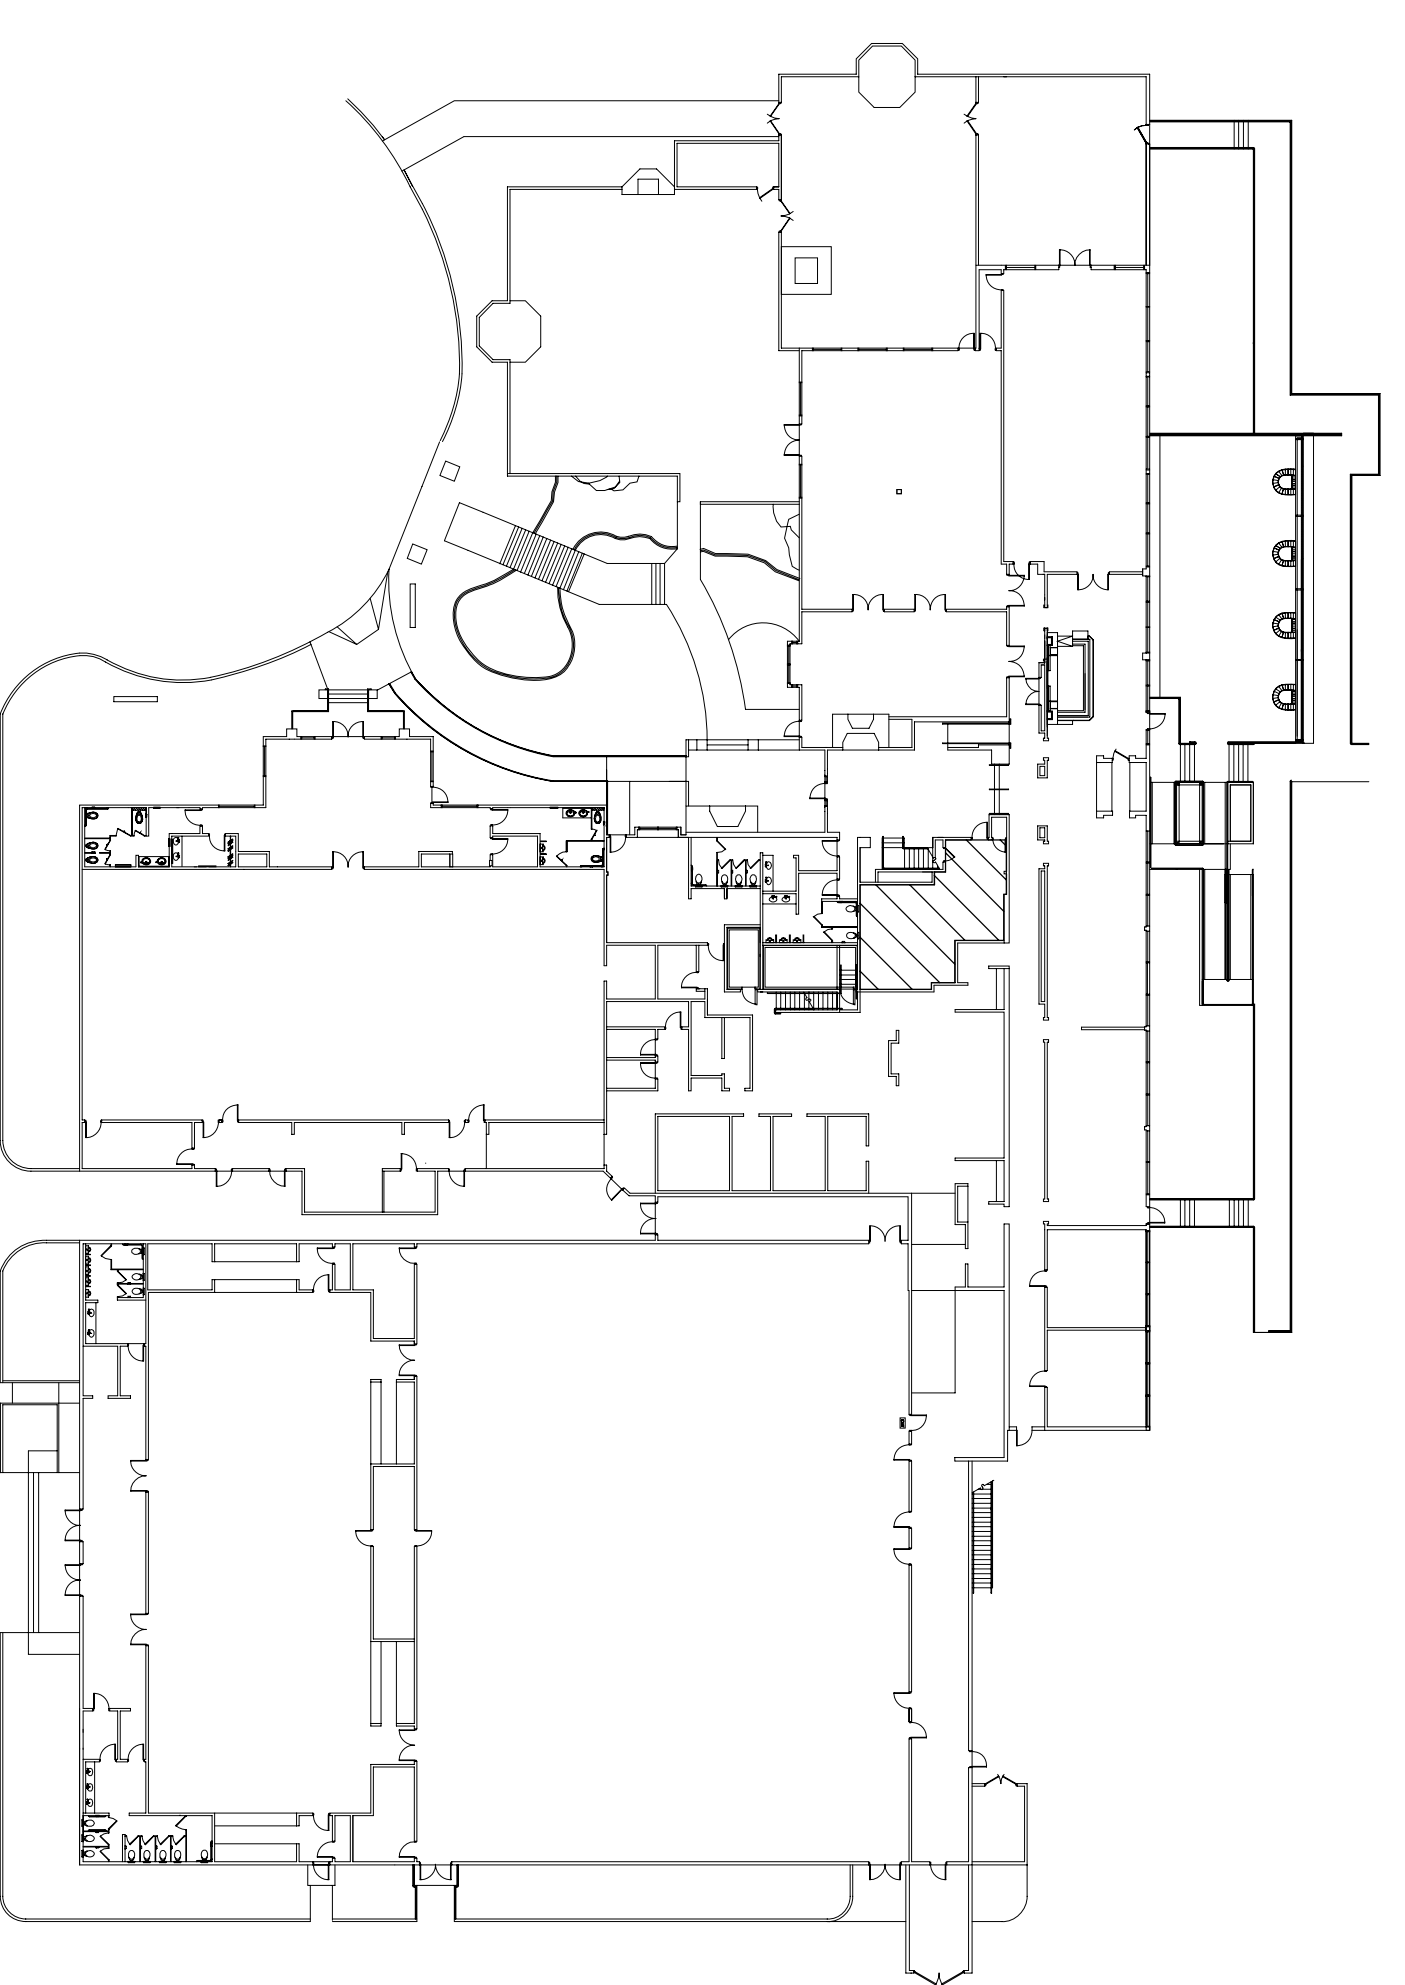

CHURCHILL ROOM
PROUD BIRD RESTAURANT

KEY MAP