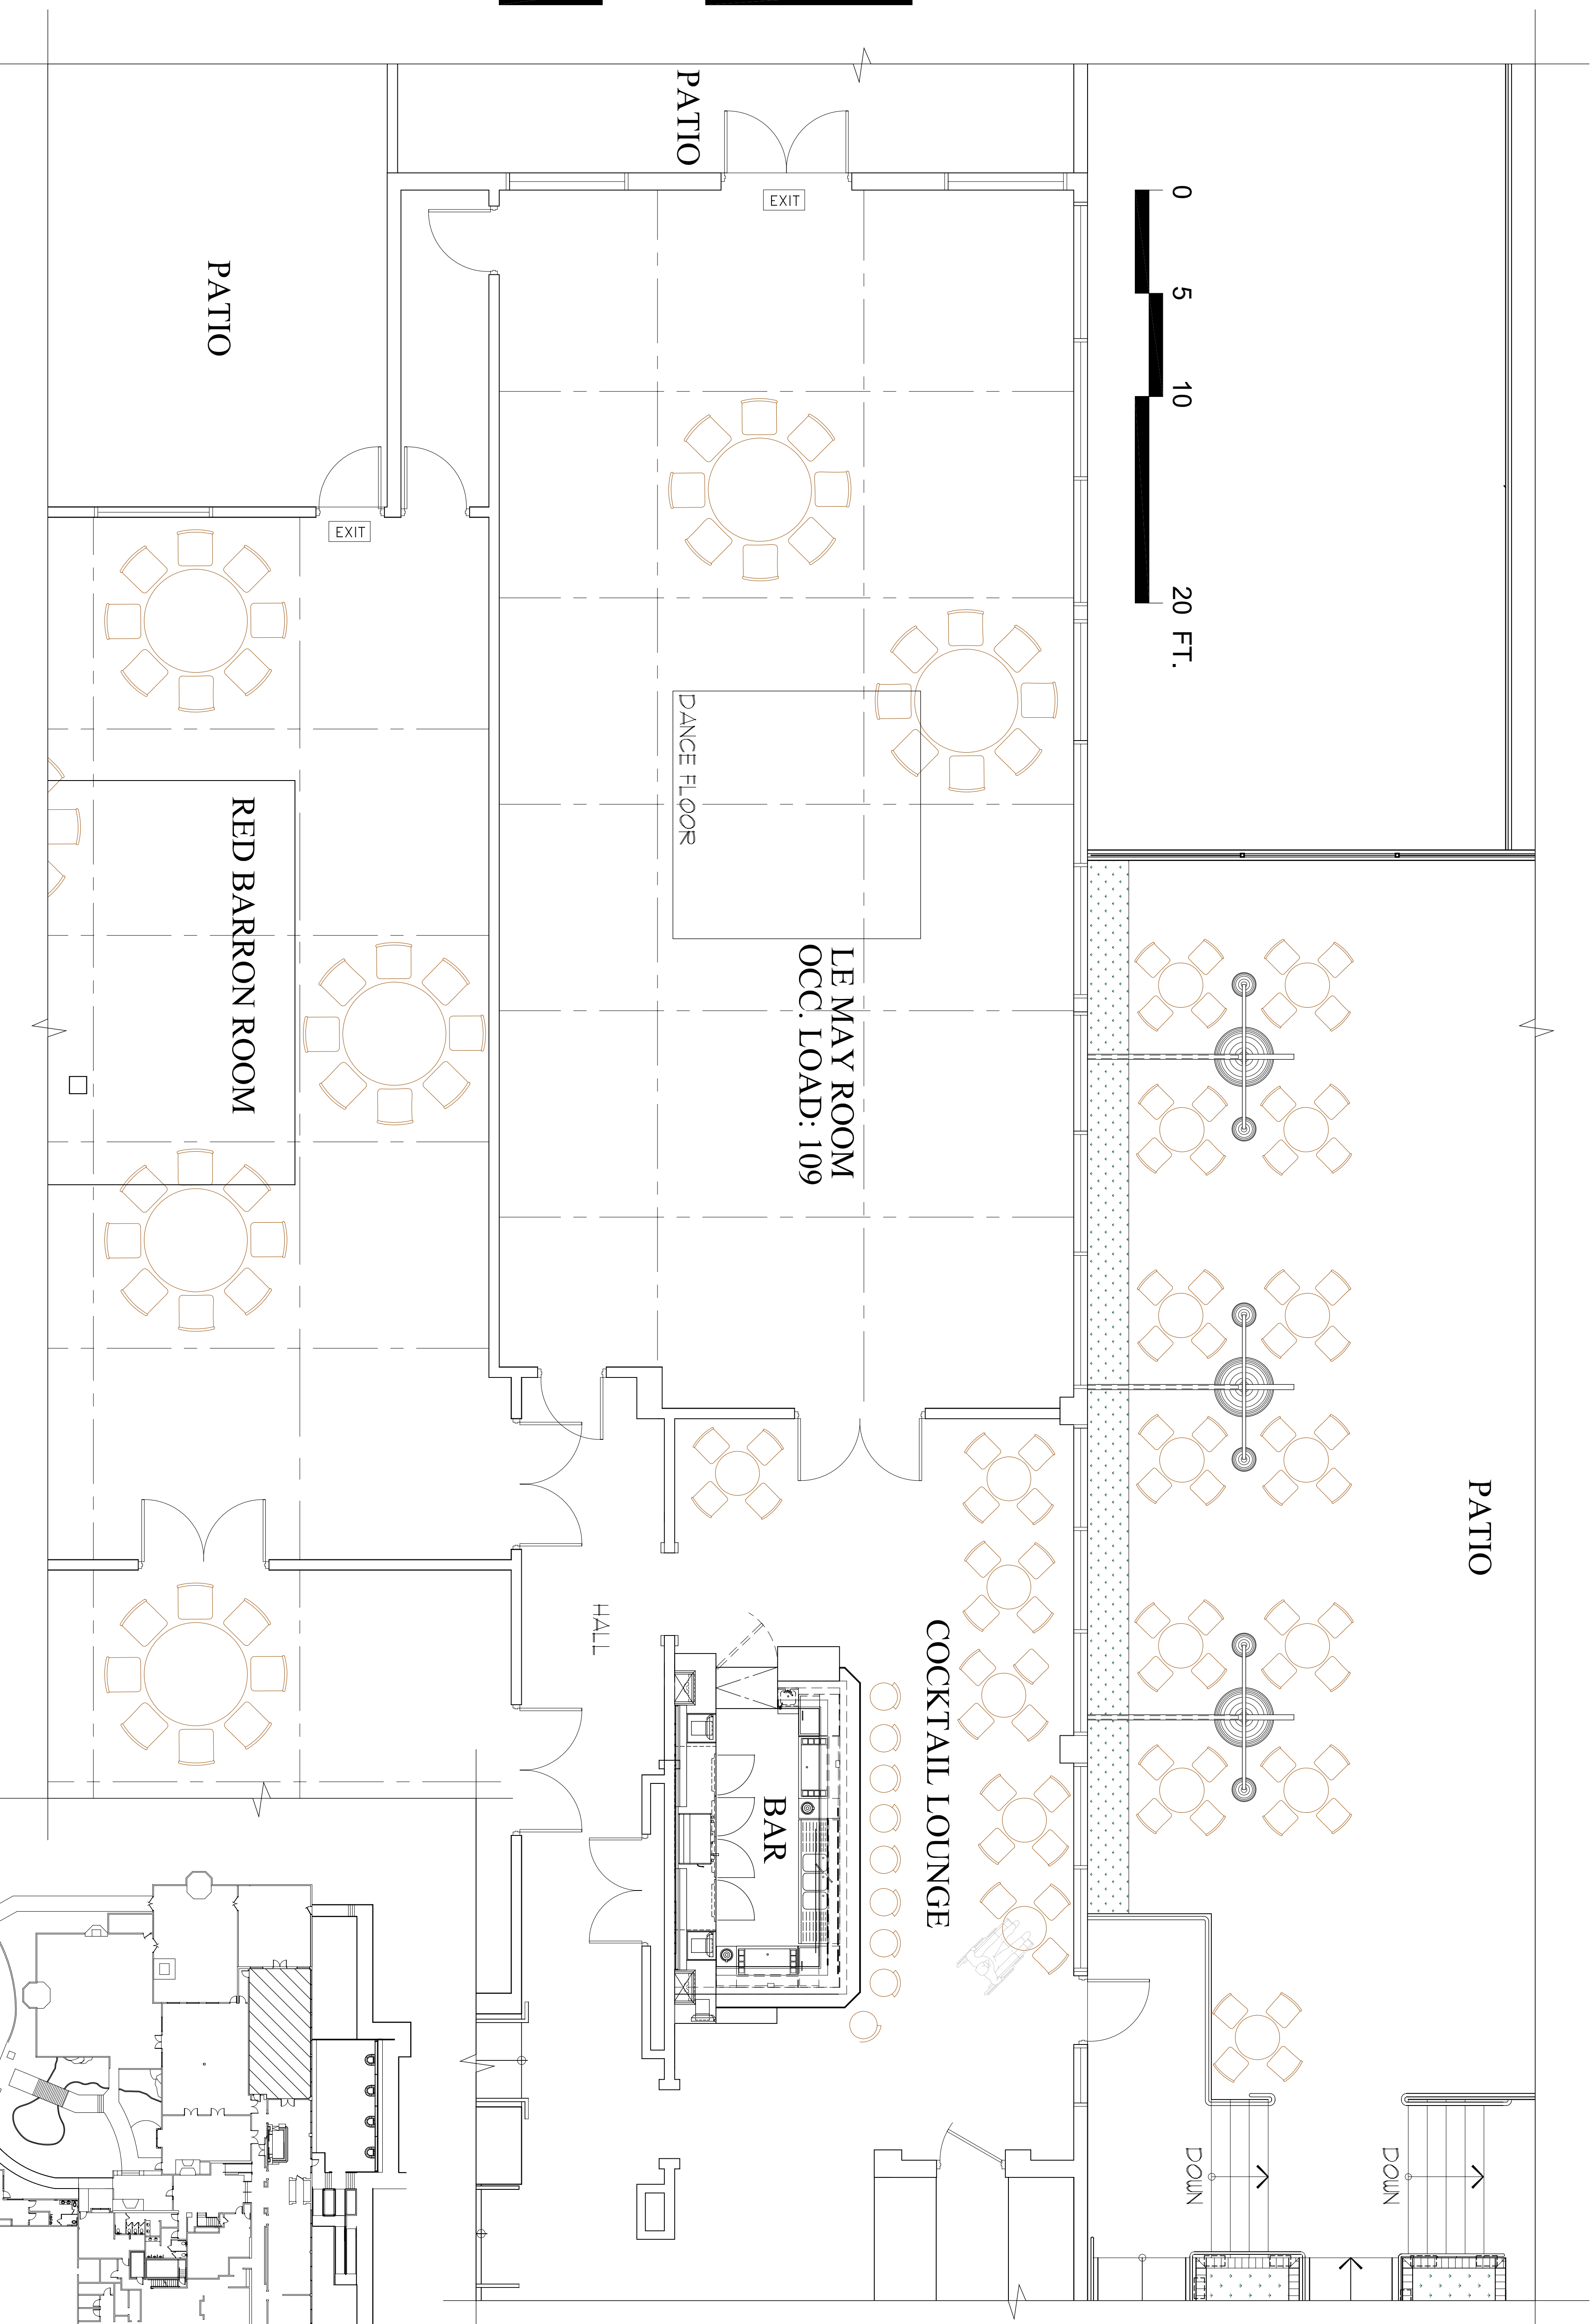

0 5 10 20 FT.

0 5 10 20 FT.

LE MAY ROOM
PROUD BIRD RESTAURANT

KEY MAP